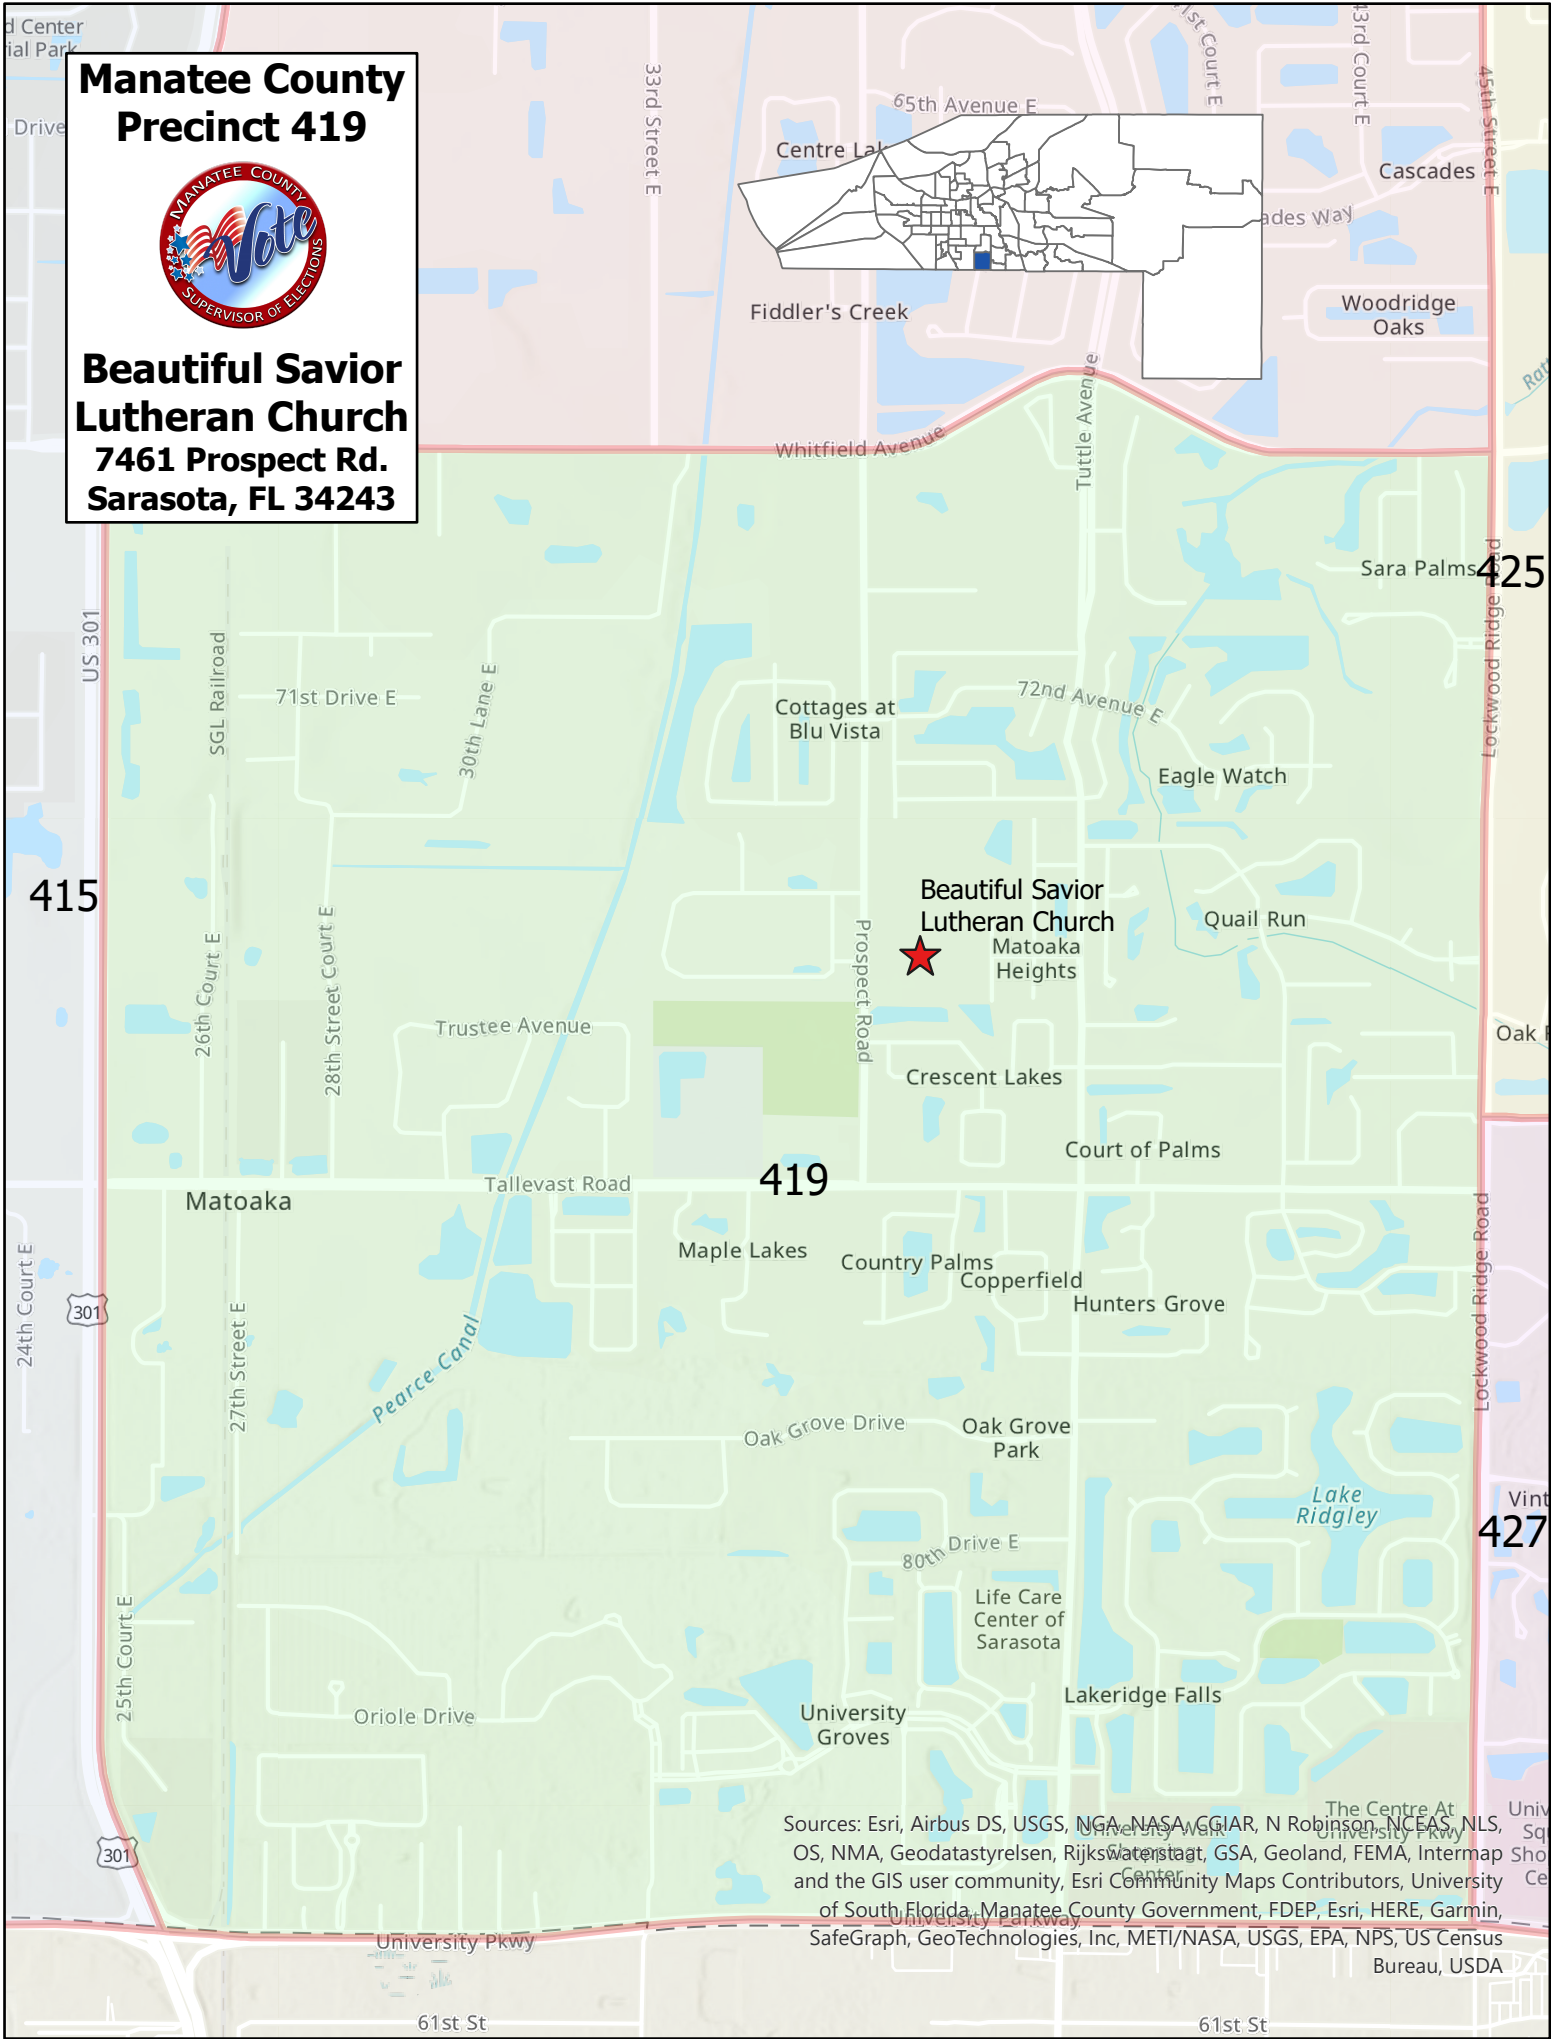

Manatee County Precinct 419

**Beautiful Savior
Lutheran Church**
7461 Prospect Rd.
Sarasota, FL 34243

Sources: Esri, Airbus DS, USGS, NGA, NASA, CCIAR, N Robinson, NCEAS, NLS, OS, NMA, Geodatastyrelsen, Rijkswaterstaat, GSA, Geoland, FEMA, Intermap and the GIS user community, Esri Community Maps Contributors, University of South Florida, Manatee County Government, FDEP, Esri, HERE, Garmin, SafeGraph, GeoTechnologies, Inc, METI/NASA, USGS, EPA, NPS, US Census Bureau, USDA