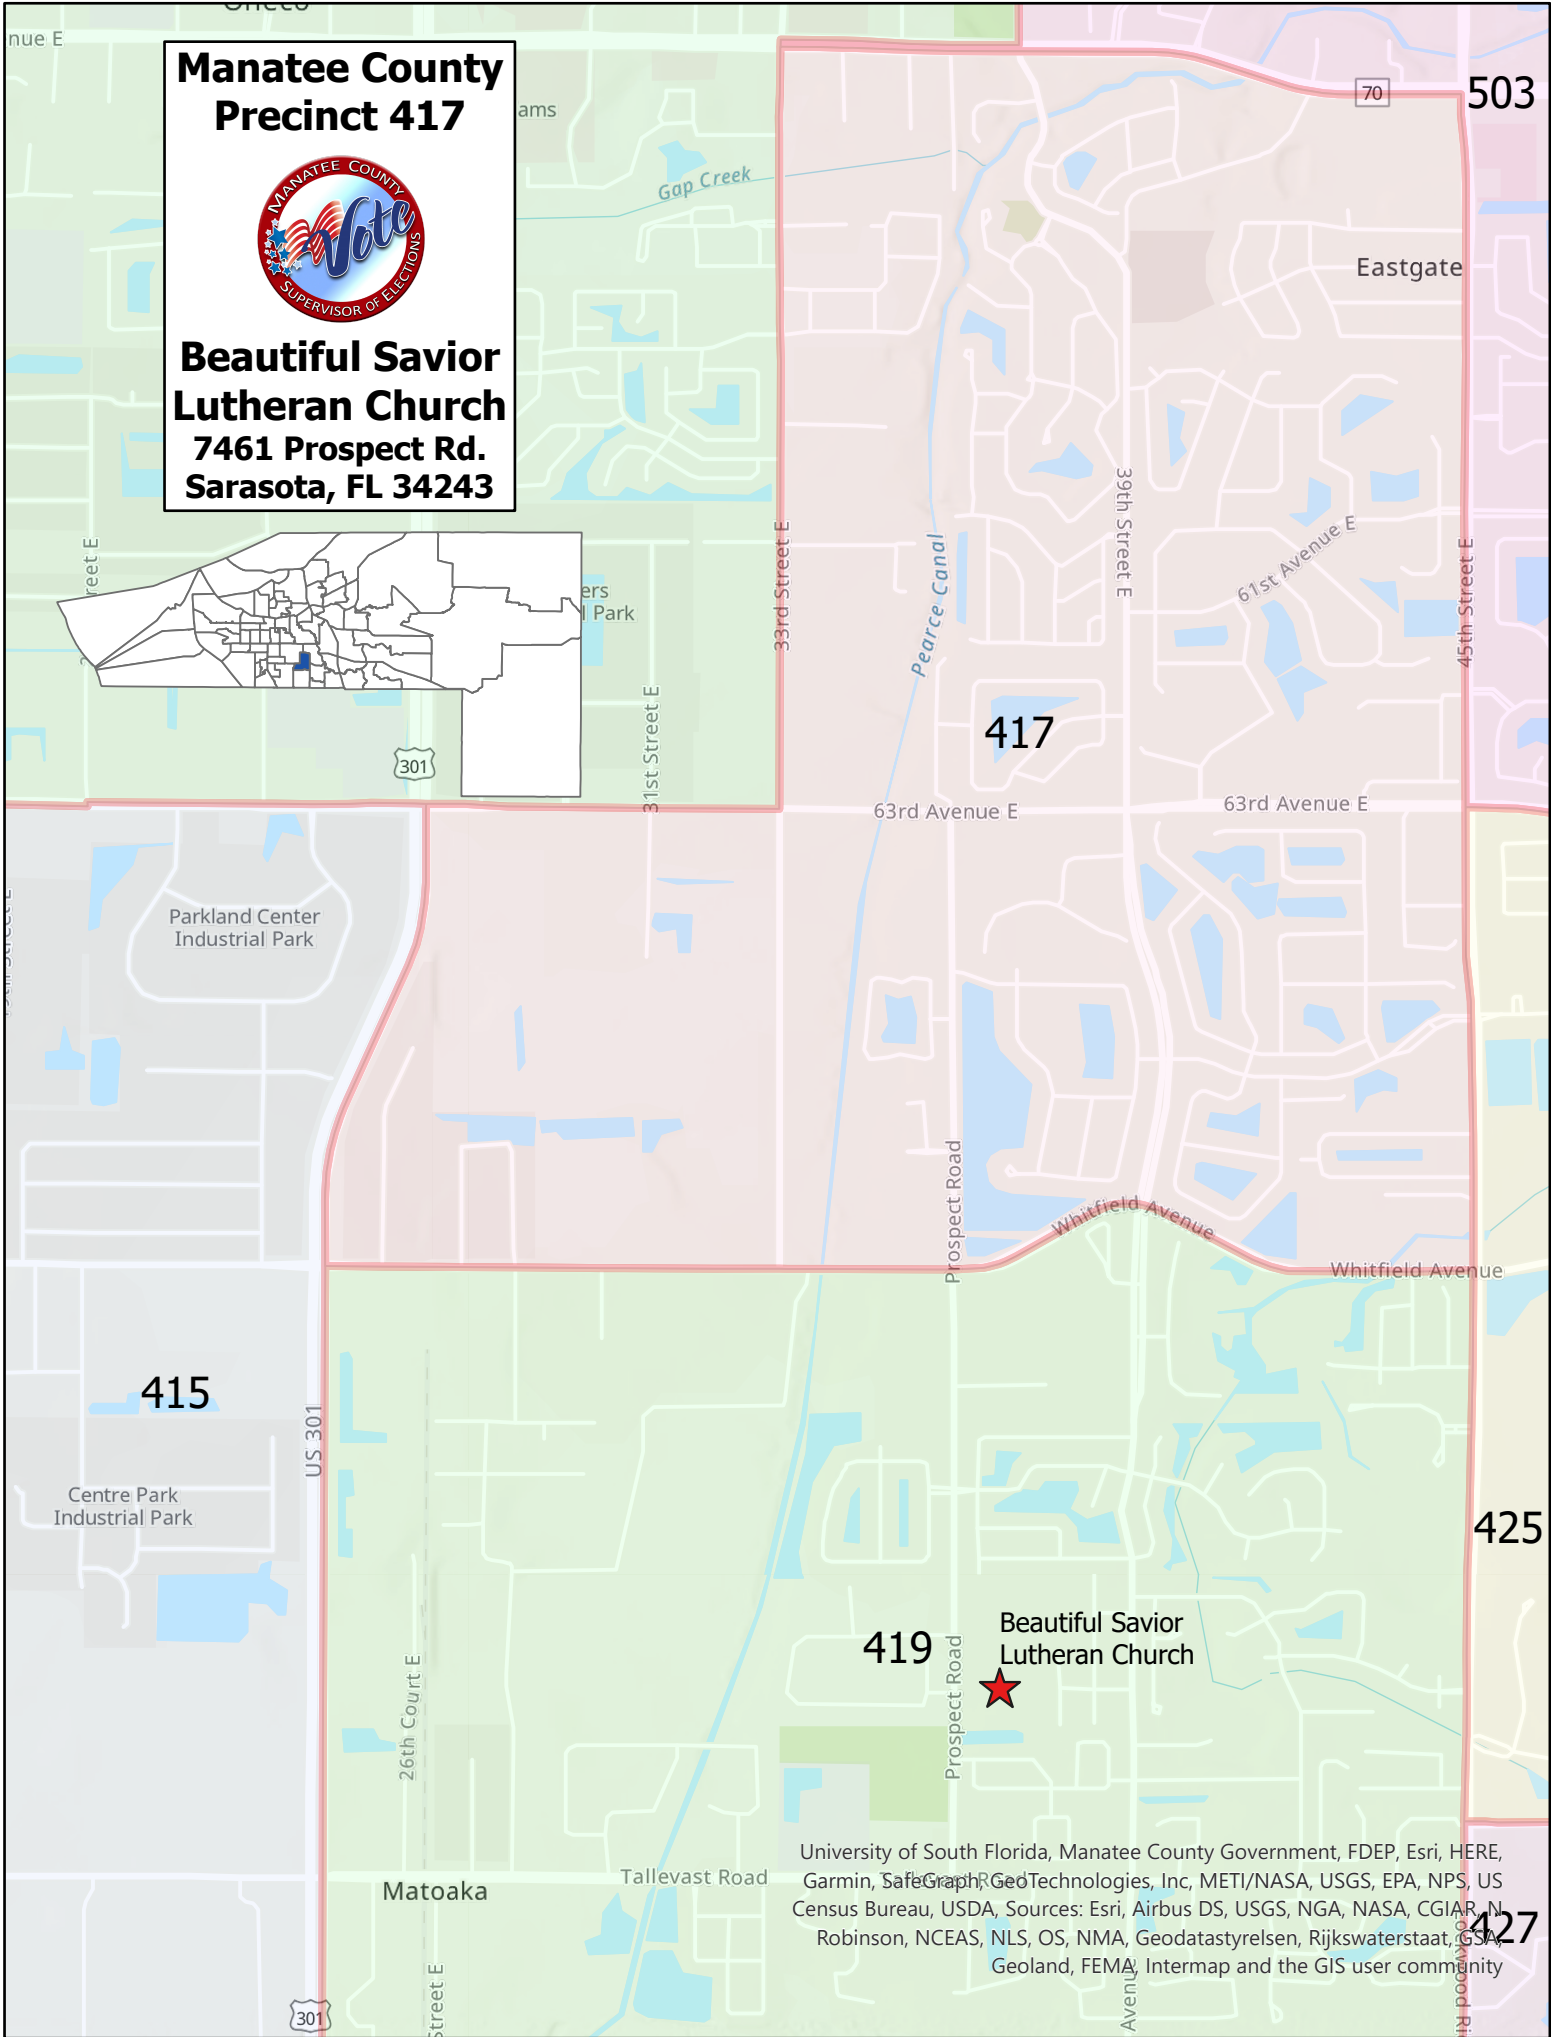

**Manatee County
Precinct 417**

**Beautiful Savior
Lutheran Church**
7461 Prospect Rd.
Sarasota, FL 34243

University of South Florida, Manatee County Government, FDEP, Esri, HERE, Garmin, SafeGraph, GeoTechnologies, Inc, METI/NASA, USGS, EPA, NPS, US Census Bureau, USDA, Sources: Esri, Airbus DS, USGS, NGA, NASA, CGIAR, N Robinson, NCEAS, NLS, OS, NMA, Geodatastyrelsen, Rijkswaterstaat, GSA, Geoland, FEMA, Intermap and the GIS user community