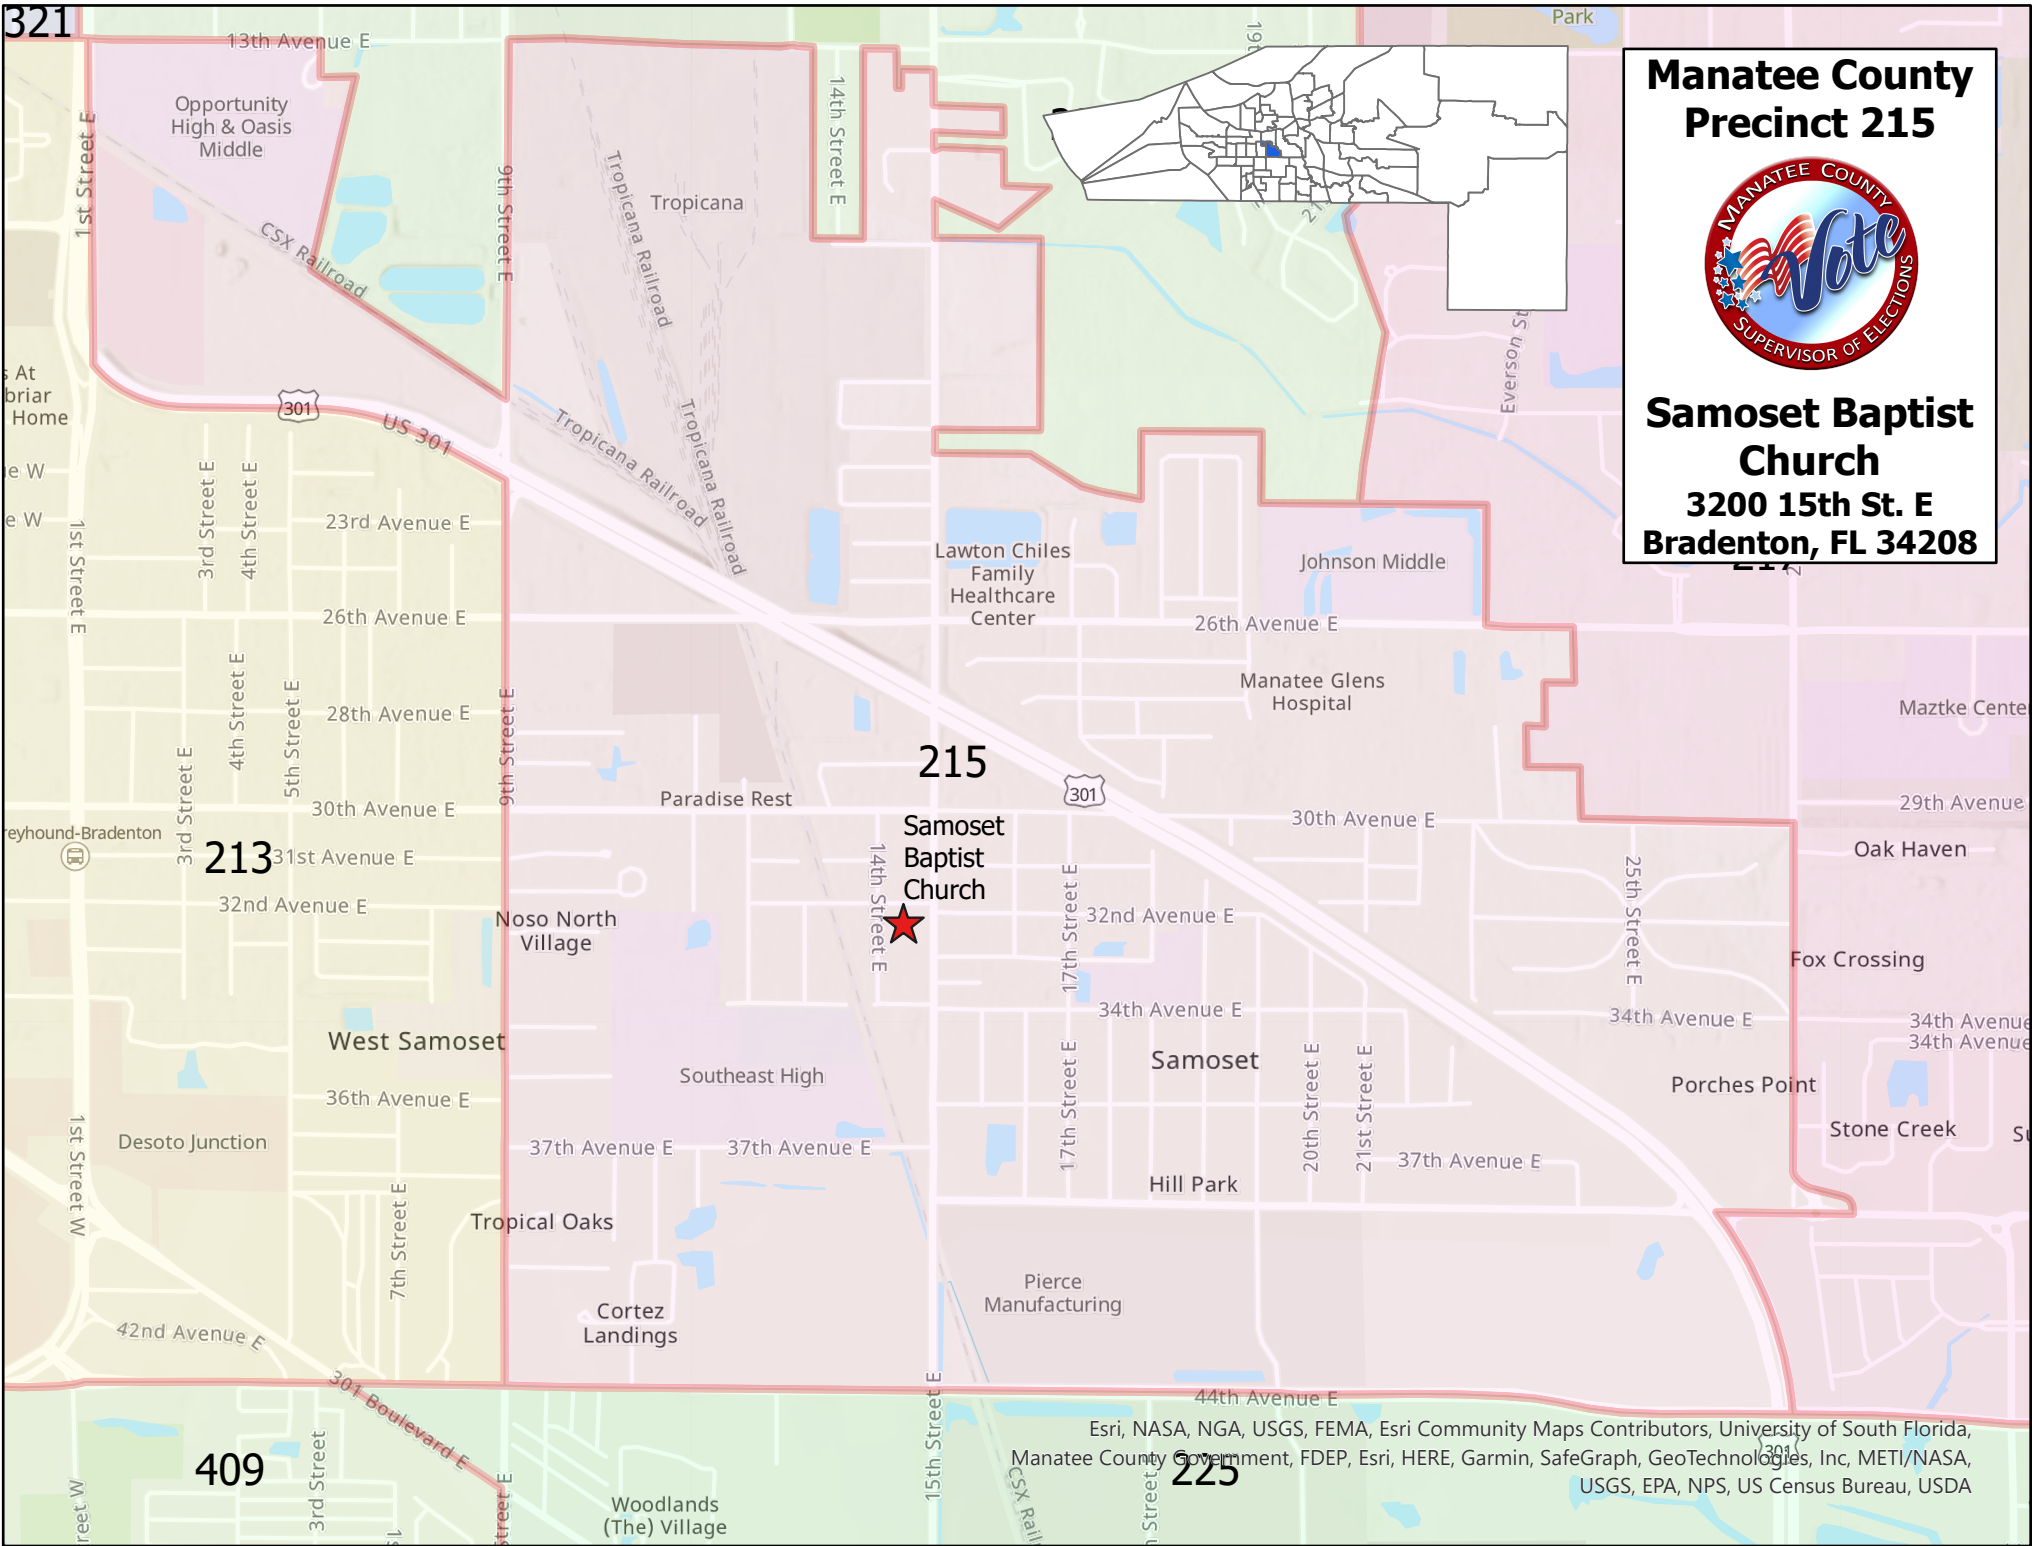

321

**Manatee County
Precinct 215**

**Samoset Baptist
Church**
3200 15th St. E
Bradenton, FL 34208

215

**Samoset
Baptist
Church**

213

409

225

Esri, NASA, NGA, USGS, FEMA, Esri Community Maps Contributors, University of South Florida, Manatee County Government, FDEP, Esri, HERE, Garmin, SafeGraph, GeoTechnologies, Inc, METI/NASA, USGS, EPA, NPS, US Census Bureau, USDA