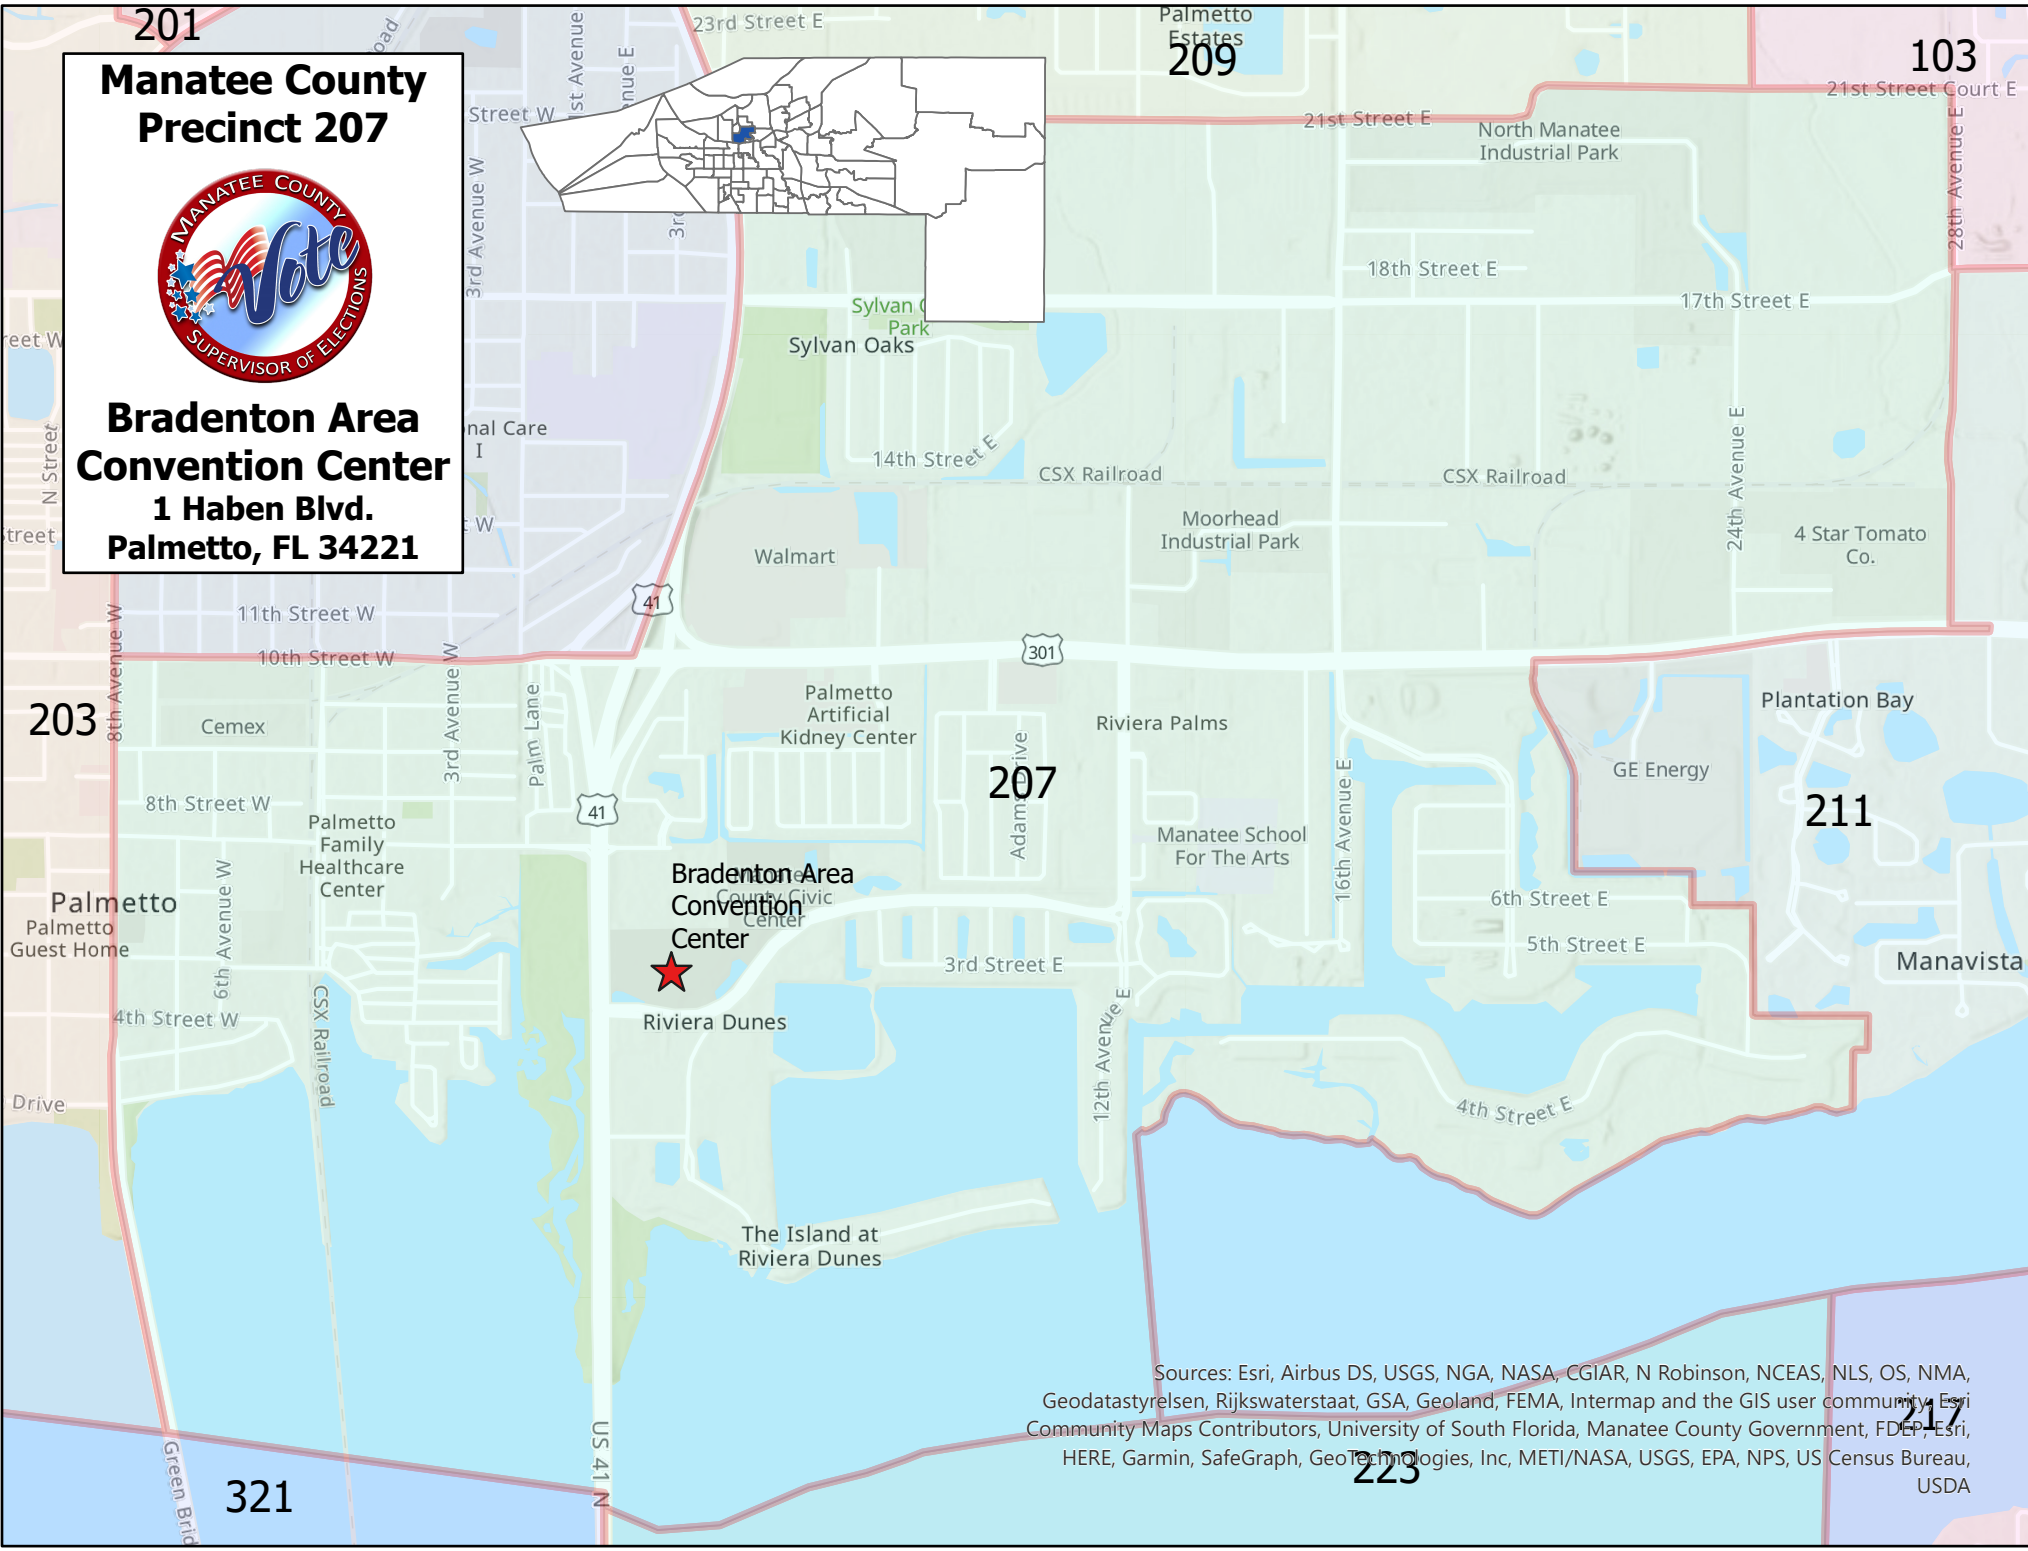

**Manatee County  
Precinct 207**

**Bradenton Area  
Convention Center  
1 Haben Blvd.  
Palmetto, FL 34221**

**Bradenton Area  
Convention Center**  
★

Sources: Esri, Airbus DS, USGS, NGA, NASA, CGIAR, N Robinson, NCEAS, NLS, OS, NMA, Geodatastyrelsen, Rijkswaterstaat, GSA, Geoland, FEMA, Intermap and the GIS user community, Esri Community Maps Contributors, University of South Florida, Manatee County Government, FDEP, Esri, HERE, Garmin, SafeGraph, GeoTechnologies, Inc, METI/NASA, USGS, EPA, NPS, US Census Bureau, USDA