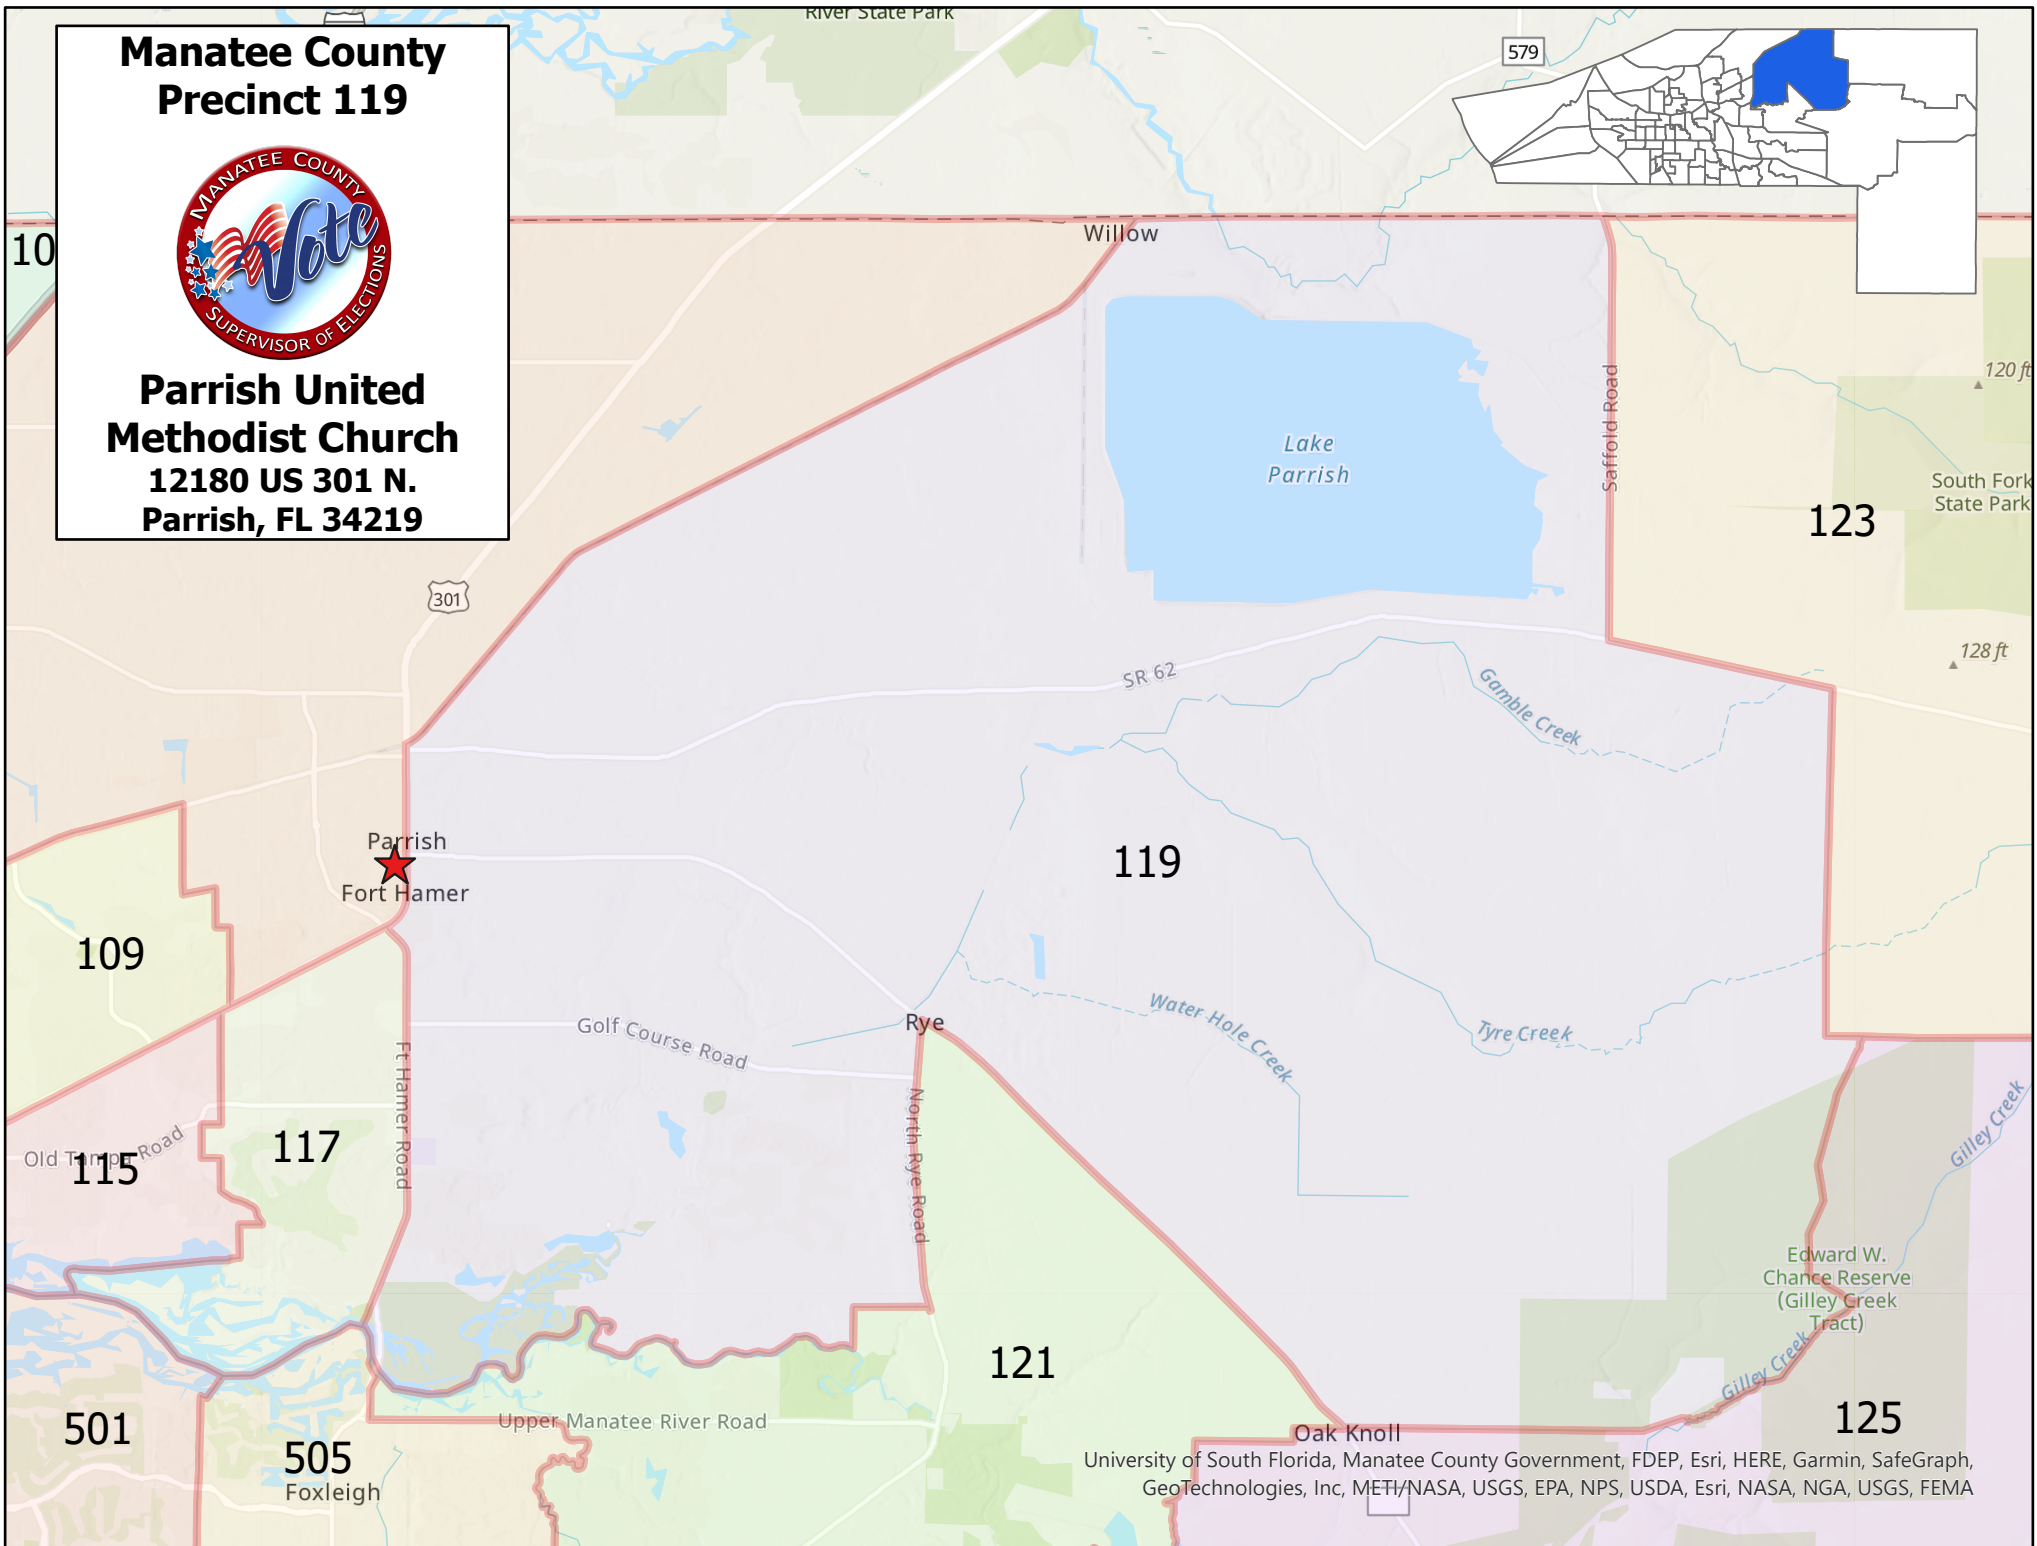

**Manatee County  
Precinct 119**

**Parrish United  
Methodist Church**  
12180 US 301 N.  
Parrish, FL 34219

University of South Florida, Manatee County Government, FDEP, Esri, HERE, Garmin, SafeGraph, GeoTechnologies, Inc, METI/NASA, USGS, EPA, NPS, USDA, Esri, NASA, NGA, USGS, FEMA