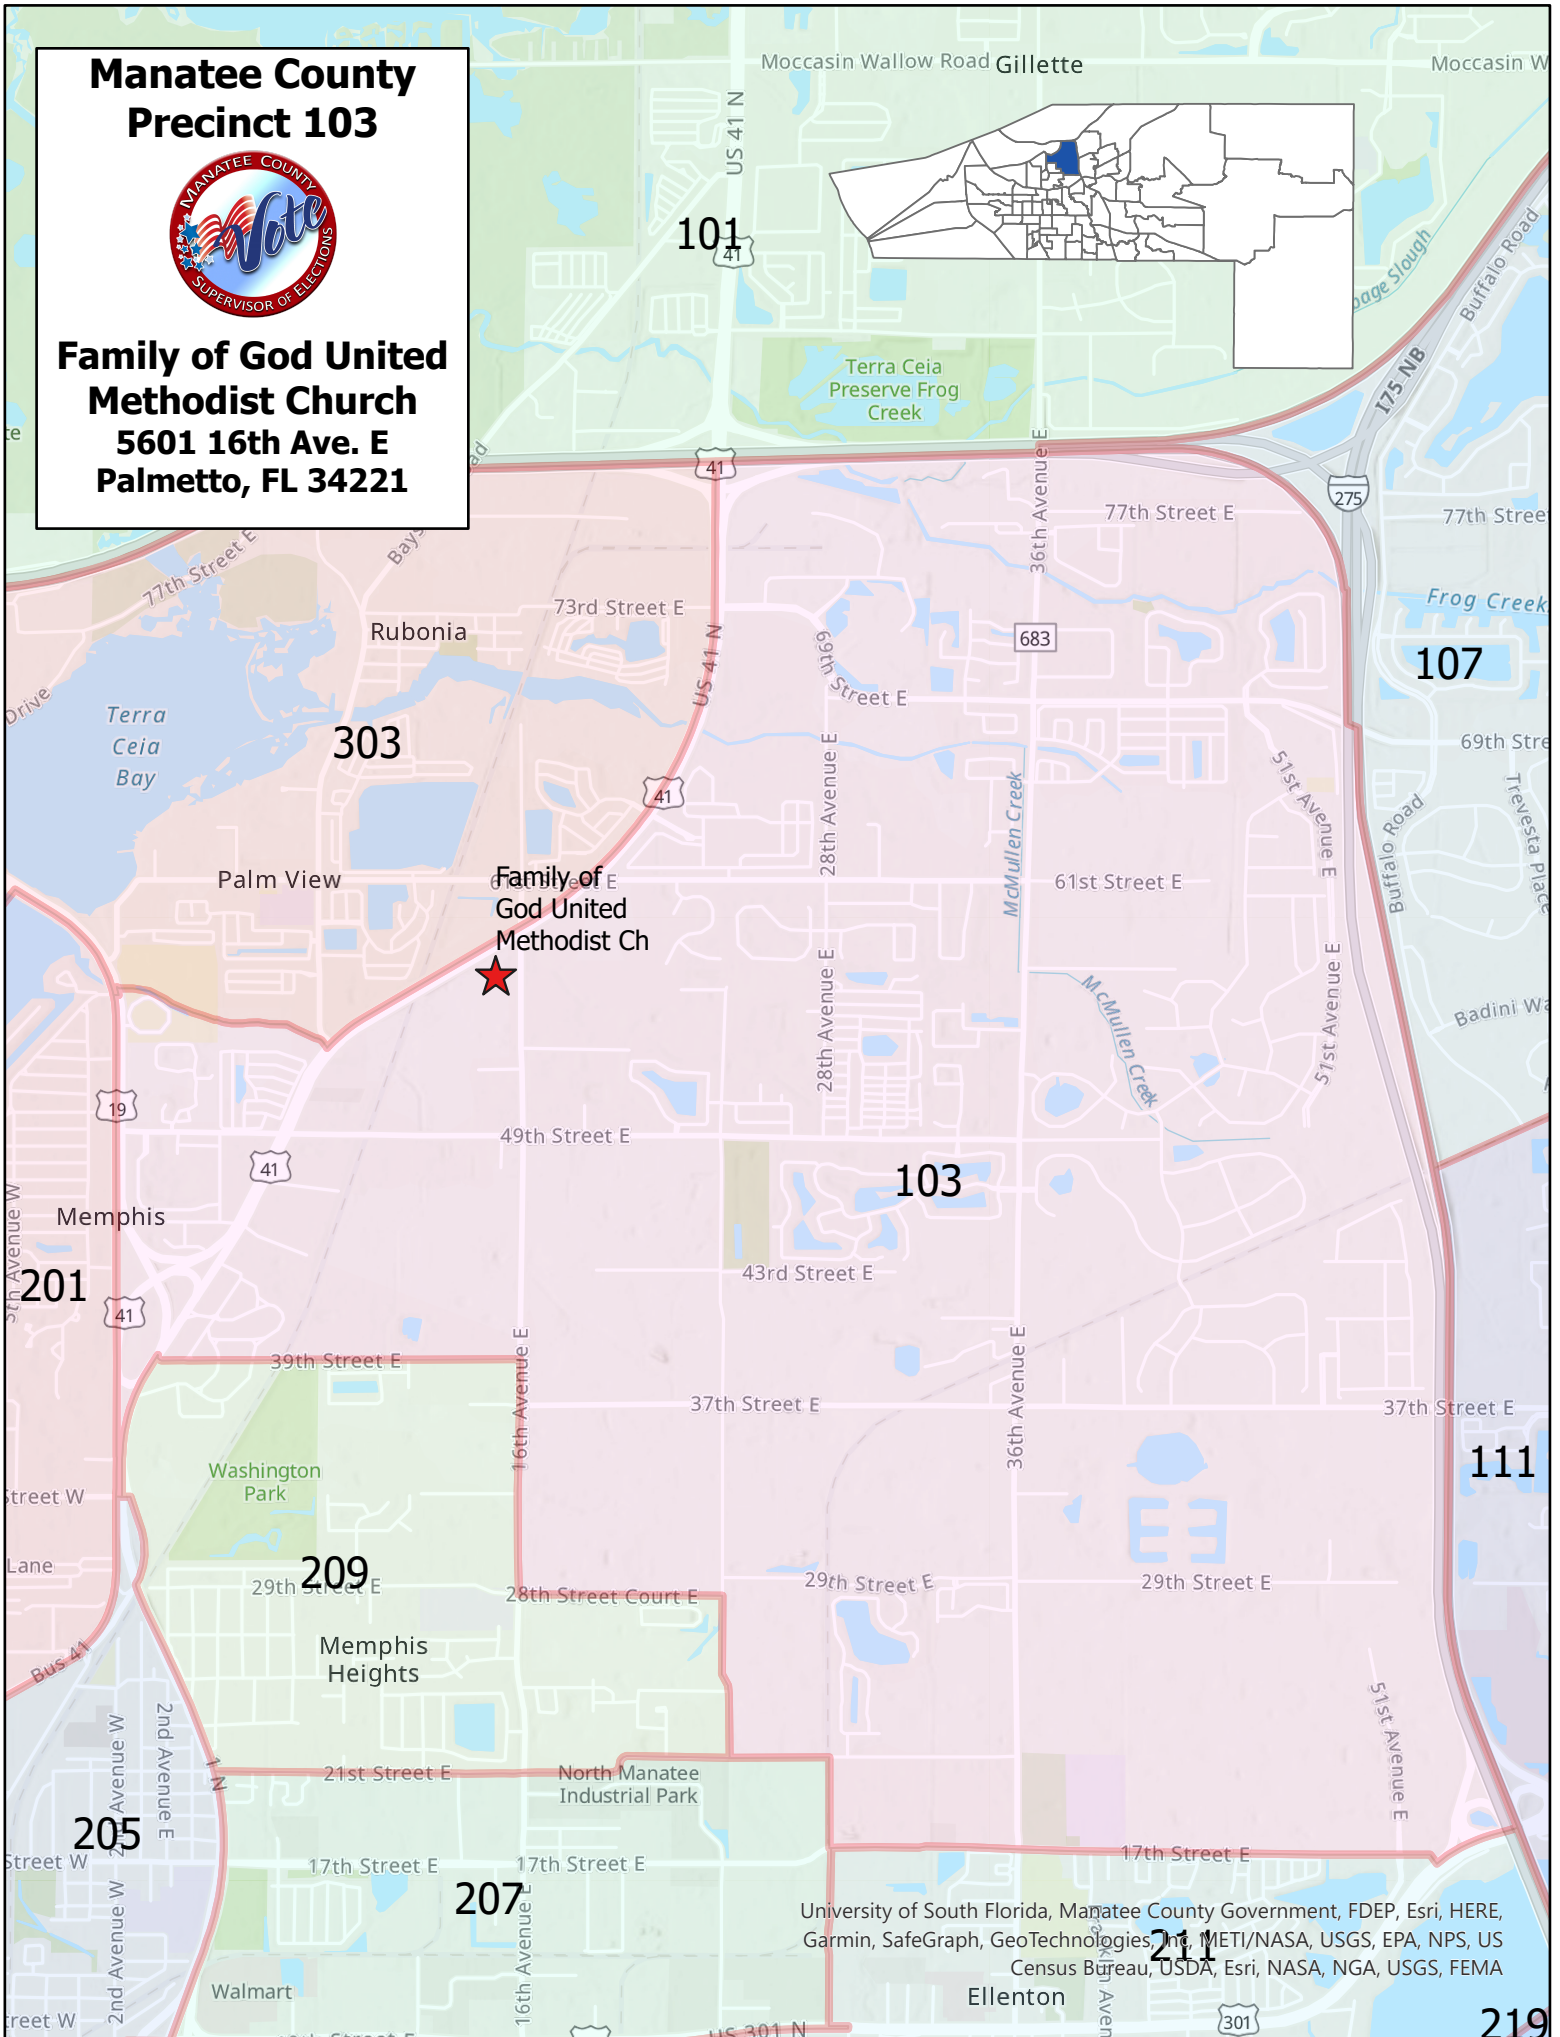

Manatee County Precinct 103

**Family of God United
Methodist Church**
5601 16th Ave. E
Palmetto, FL 34221

University of South Florida, Manatee County Government, FDEP, Esri, HERE, Garmin, SafeGraph, GeoTechnologies, Inc, METI/NASA, USGS, EPA, NPS, US Census Bureau, USDA, Esri, NASA, NGA, USGS, FEMA